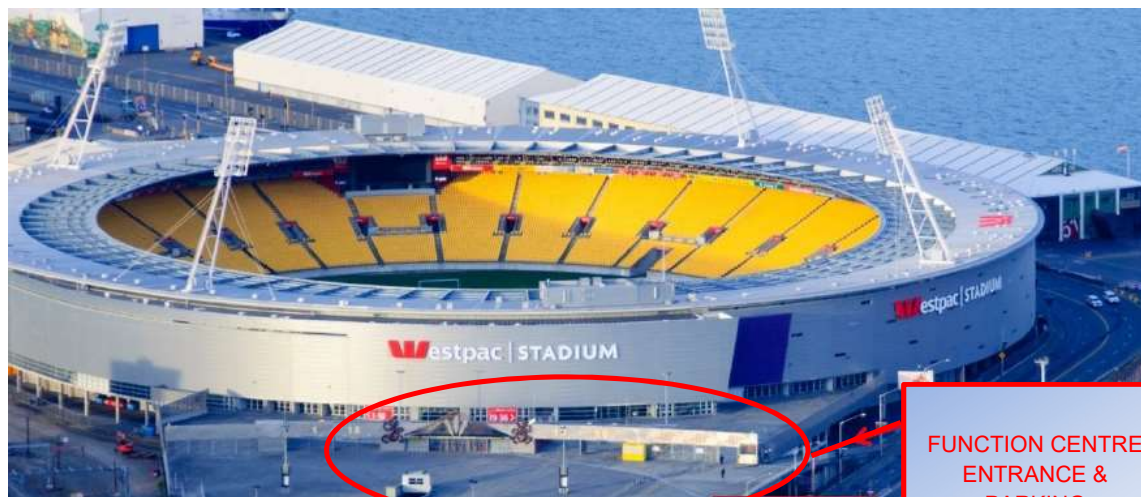

The Annual General Meeting of the Southern Cross Medical Care Society will be held at 2pm on Wednesday, 5 December 2018 at the Westpac Stadium Function Centre, Waterloo Quay, Wellington.

The Venue and Parking

Westpac Stadium Function Centre is just 5-10 minutes' walk from the Wellington Railway Station. The venue will also provide ample parking for Southern Cross members coming by car.

Directions for free-parking (entry after 1pm):

- Drive into the Westpac Stadium parking entrance at the traffic lights on Waterloo Quay, opposite the entrance to Centre Port / Hinemoa Street.
- Follow the signs to the Plaza, up two ramps to the top level.
- Southern Cross member parking will be in the Inner or Outer Plaza parking areas, directly outside the Westpac Stadium Function Centre entrance. Follow the directions of security staff.